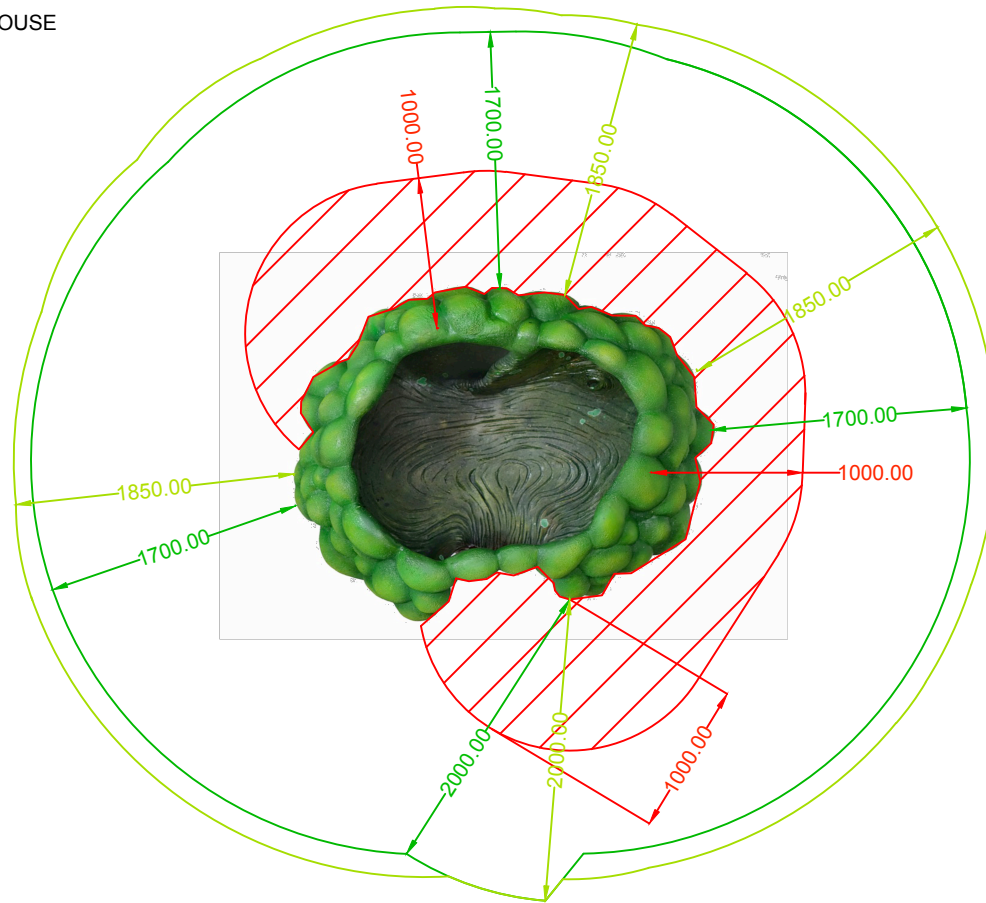

TREEHOUSE

- AS3533:2013  
FALL ZONE
- AS4685:20121  
FALL ZONE
- AS4685:2021  
FREE SPACE
- AS4685:2021  
CIRCULATION  
SPACE

FREE SPACE FROM  
CENTRE OF SLIDE

1:50 @ A4